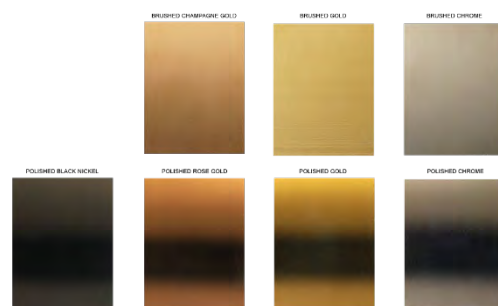

LED Swirl Pendant 11

LI/PL/NO/LEDSWIRL/11

Elegant grouping of 11 metal rings with integrated LED diffusing a clean natural light.

Standard soft white 3000K, 22000 lumens. Warm white 2700K available.

Dimmable.

Can be customized to your specifications.

Finishes:

Rose Copper, polished

Gold, polished or brushed

Bronze, polished or brushed

Chrome, polished or brushed

Black Nickel, polished

Dimensions: Adjustable cables length to increase or reduce the height of the fixture.