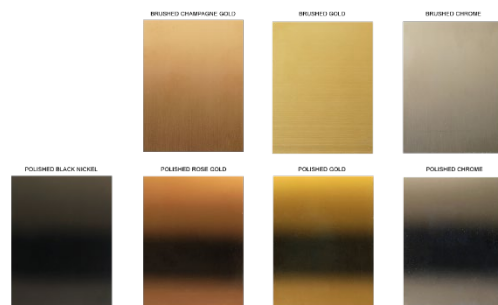

### Finishes:

Gold, polished or brushed

Rose Gold, polished or brushed

Champagne Gold, polished or brushed

Chrome, polished or brushed

Black Nickel, polished or brushed

Dimensions: Adjustable cables length to increase or reduce the height of the fixture.